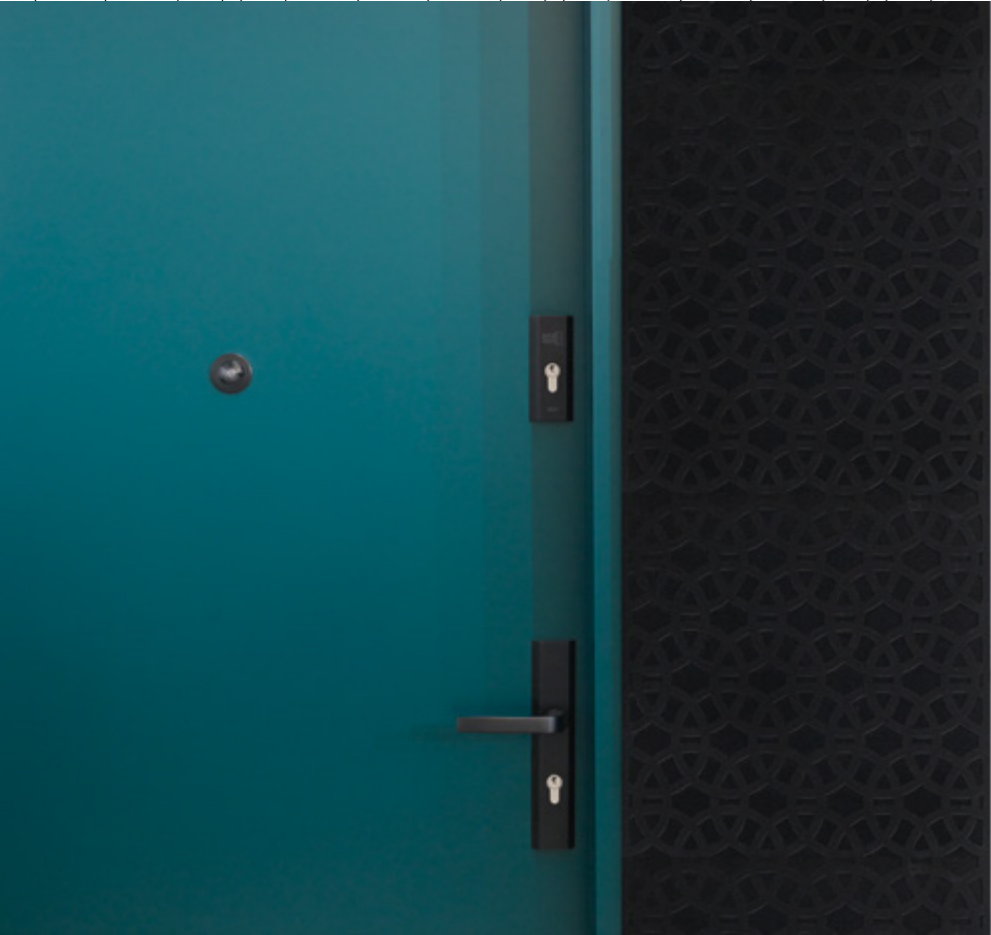

.....
The entrance door can be painted or covered with finishes from our collections NATURA, DI MODA, GLOSSA or HPL. This provides a lot of design possibilities.
.....

.....
Not forgetting the finishing touches which can create an impression in their own right if carefully selected such as a handle.
.....

◆ NEW!

3