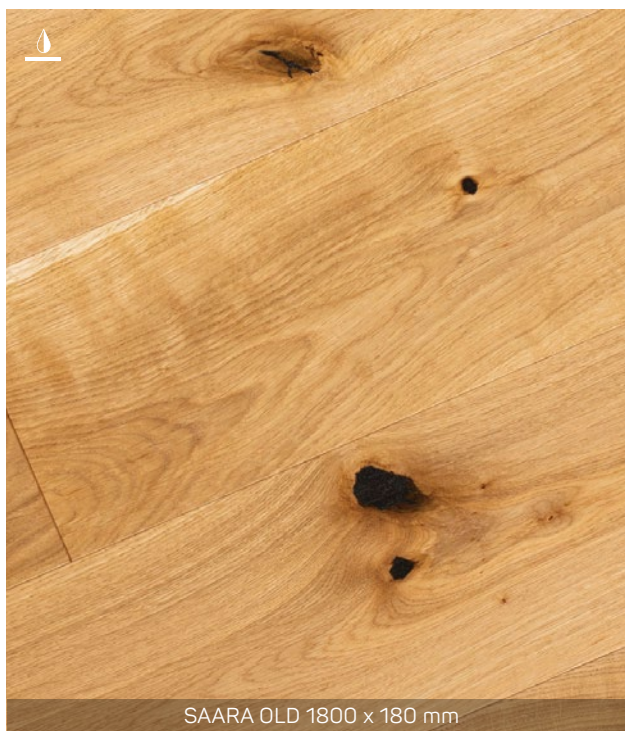

TICINO OLD

SAVIO OLD

PESCARA OLD

CERVO OLD

PAD OLD

NERA OLD

MAJA OLD 1600 x 160 mm

Concept 2000