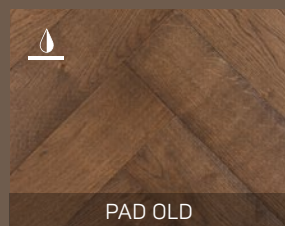

CRATI OLD

TICINO OLD

SAVIO OLD

TYBR OLD

PAD OLD

NERA OLD

SAARA OLD 1200 x 120 mm

Concept 1200