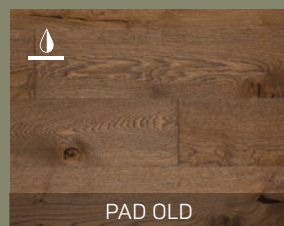

TICINO OLD

SAVIO OLD

PESCARA OLD

CERVO OLD

PAD OLD

NERA OLD

MAJA OLD 1600 x 160 mm

Concept 2000